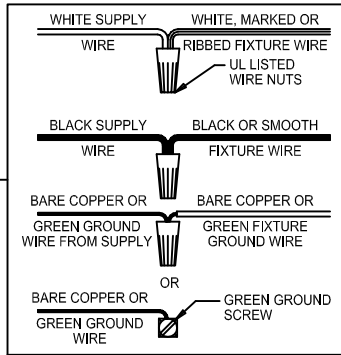

Assembly & Installation Instructions

CAUTION: Read instructions carefully and turn electricity off at main circuit breaker panel before beginning installation.

300039, 300040, 300041

WARNING - If any Special Control Devices are used with this Fixture, Follow the Instructions Carefully to assure full compliance with N.E.C. requirements. If there are any questions, contact a Qualified Electrical Contractor.

CANOPY MOUNTING & WIRE CONNECTION ASSEMBLY STEPS:

1. D, E → A
2. K → D
3. B, A → C
4. F → G
5. H, J → D

FIXTURE ASSEMBLY STEPS:

1. L, M → P
2. N → P

B, C, G & N
(NOT FURNISHED)
(NO INCLUIDA)
(NON FOURNIE)