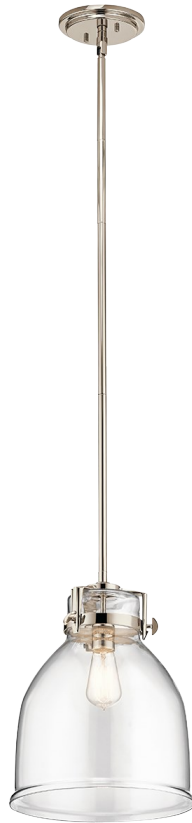

Briar Collection
Briar 1 Light Pendant PN
 44140PN (Polished Nickel)

Project Name: _____
 Location: _____
 Type: _____
 Qty: _____
 Comments: _____

Ordering Information

Product ID	44140PN
Finish	Polished Nickel
Collection	Briar Collection

Dimensions

Base Backplate	6.00 DIA
Chain/Stem Length	36.00"
Weight	6.20 LBS

Specifications

Material	Steel
Diffuser Description	Clear

Electrical

Voltage	120 V
Lead Wire Length	67.00"

Qualifications

Safety Rated	Dry
Warranty	www.kichler.com/warranty

Installation

Max Stem Tilt	90 Degrees
---------------	------------

Primary Lamping

Light Source	Incandescent
Lamp Included	Not Included
# of Bulbs/LED Modules	1
Socket Wire	150
Socket Type	Medium
Lamp Type	A19

Dimensions

Height	15.50"
Overall Height	54.00"
Width	12.00"

Alternate Lamps

Lamp Included	Bulb Listing	Light Source	Max Wattage/Range	Bulb Product ID	Dimming
No	Alternate	INCA	60W	4071CLR	