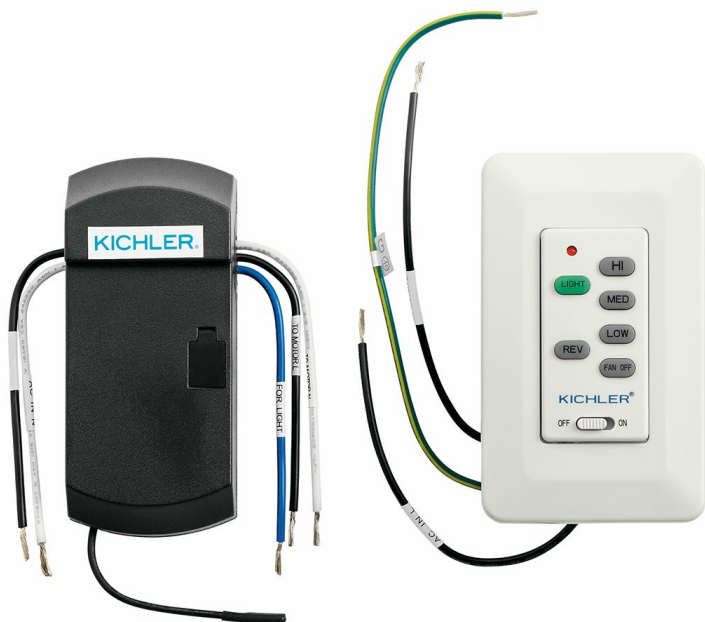

# 56K Full Function Wall Control MUL

371045MUL (Multiple)

Project Name: \_\_\_\_\_

Location: \_\_\_\_\_

Type: \_\_\_\_\_

Qty: \_\_\_\_\_

Comments: \_\_\_\_\_

## Ordering Information

Product ID	371045MUL
Finish	Multiple

## Dimensions

Weight	0.70 LBS
--------	----------

## Dimensions

Height	4.50"
Width	2.75"