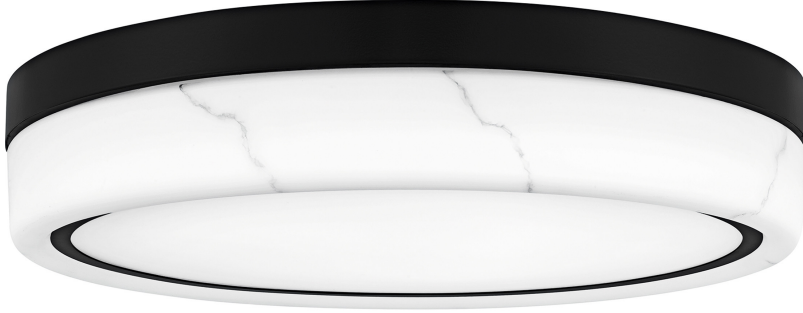

QFL6778MBK

Gasper Matte Black Flush Mount
Matte Black

QUOIZEL
LIGHTING

DIMENSIONS

Dimensions: 16.00" W x 3.25" H x 16.00" D

Canopy Dimensions: 15.75"W x 1.25"D

Weight: 7.83 lbs

DETAILS

Material: STEEL

Glass/Shade Description: Alabaster Glass -
Glass

LAMPING

Light Source: Integrated LED

PHOTOMETRICS

LED

Lumens: 2515

LED Total Watts: 31

Color Rendering: 90

Color Temperature: 3000

ELECTRICAL

Dimmable: Yes

Dimmer Type: CL

Voltage: 120-277V

Wire Length: 0.5'

INSTALLATION